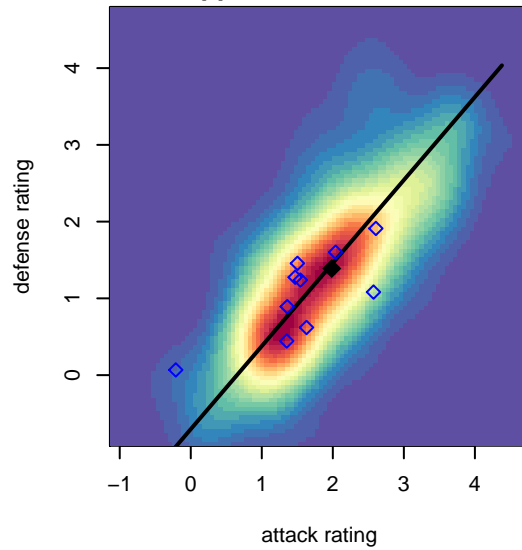

Idaho Rush Azul B03

Idaho Rush Soccer
Boise, ID
B03 total strength=1287
attack=7.28 defense=4.01

alt names used:
IDAHO RUSH 03 AZUL
IDAHO RUSH 03 AZUL (ID)

Venues played:
2016 Spr Idaho D3 U14 Division 2
2016 Performance Cup U13/14B Silver (2004/2)
2017 GEM State Challenge U15 U15
2017 FC Nova Fall Showcase U15

**attack and defense variance (black dot)
relative to other teams
and top 10 in region**

**attack and defense rating
relative to others at age
and all opponents in last 13 months**

Performance relative to 13 month average