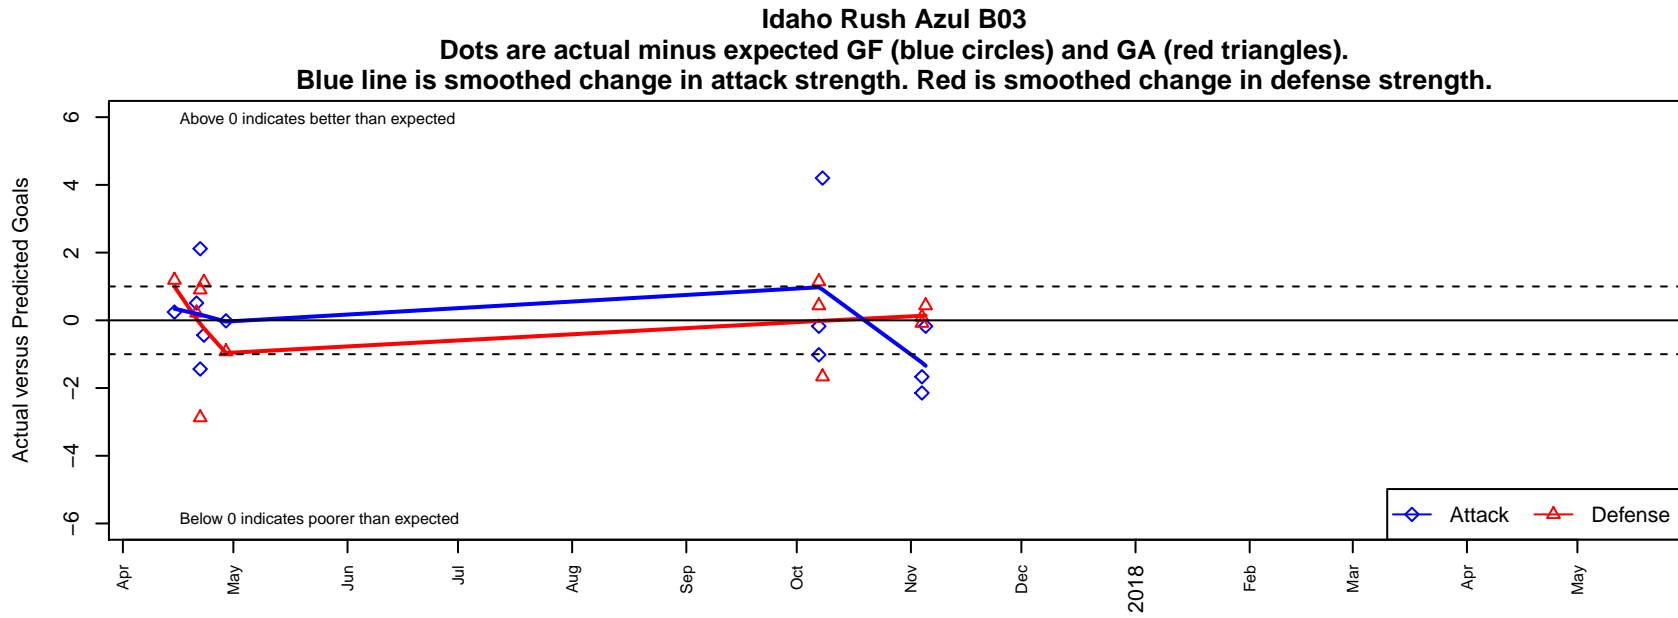

Idaho Rush Azul B03

Idaho Rush Soccer
Boise, ID
B03 total strength=1287
attack=7.28 defense=4.01

alt names used:
IDAHO RUSH 03 AZUL
IDAHO RUSH 03 AZUL (ID)

Venues played:
2016 Spr Idaho D3 U14 Division 2
2016 Performance Cup U13/14B Silver (2004/2)
2017 GEM State Challenge U15 U15
2017 FC Nova Fall Showcase U15

**attack and defense variance (black dot)
relative to other teams
and top 10 in region**

**attack and defense rating
relative to others at age
and all opponents in last 13 months**

Performance relative to 13 month average