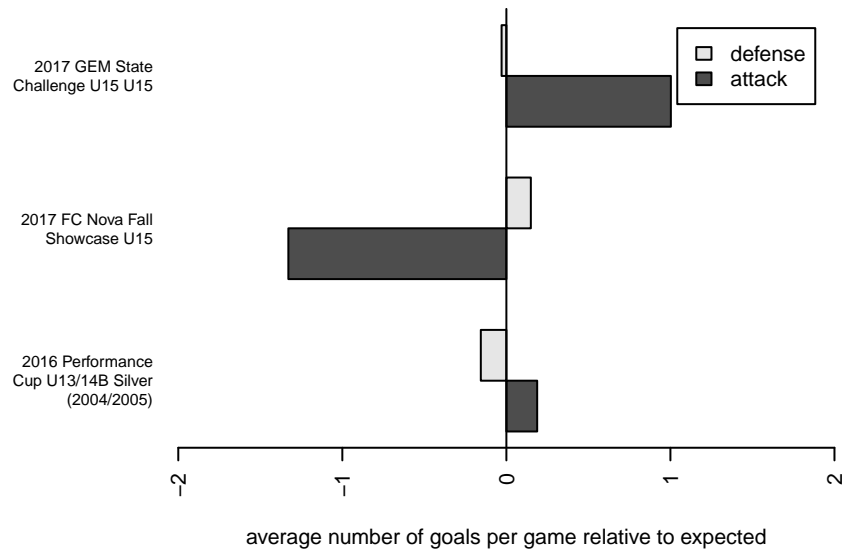

Idaho Rush Azul B03

Idaho Rush Soccer
Boise, ID
B03 total strength=1287
attack=7.28 defense=4.01

alt names used:
IDAHO RUSH 03 AZUL
IDAHO RUSH 03 AZUL (ID)

Venues played:
2016 Spr Idaho D3 U14 Division 2
2016 Performance Cup U13/14B Silver (2004/2)
2017 GEM State Challenge U15 U15
2017 FC Nova Fall Showcase U15

**attack and defense variance (black dot)
relative to other teams
and top 10 in region**

**attack and defense rating
relative to others at age
and all opponents in last 13 months**

Performance relative to 13 month average