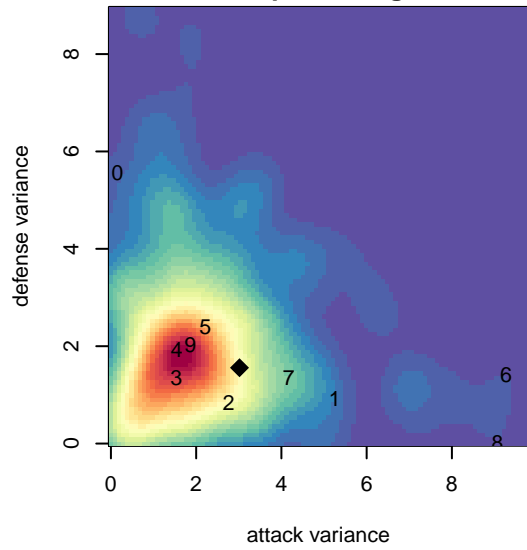

Idaho Rush Azul B03

Idaho Rush Soccer
Boise, ID
B03 total strength=1287
attack=7.28 defense=4.01

alt names used:
IDAHO RUSH 03 AZUL
IDAHO RUSH 03 AZUL (ID)

Venues played:
2016 Spr Idaho D3 U14 Division 2
2016 Performance Cup U13/14B Silver (2004/2)
2017 GEM State Challenge U15 U15
2017 FC Nova Fall Showcase U15

**attack and defense variance (black dot)
relative to other teams
and top 10 in region**

**attack and defense rating
relative to others at age
and all opponents in last 13 months**

Performance relative to 13 month average